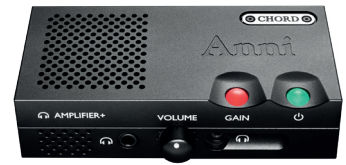

Anni

Intergrated desktop amplifier

Anni is a revolutionary intergrated amplifier using the latest dual-feed-forward circuit topology